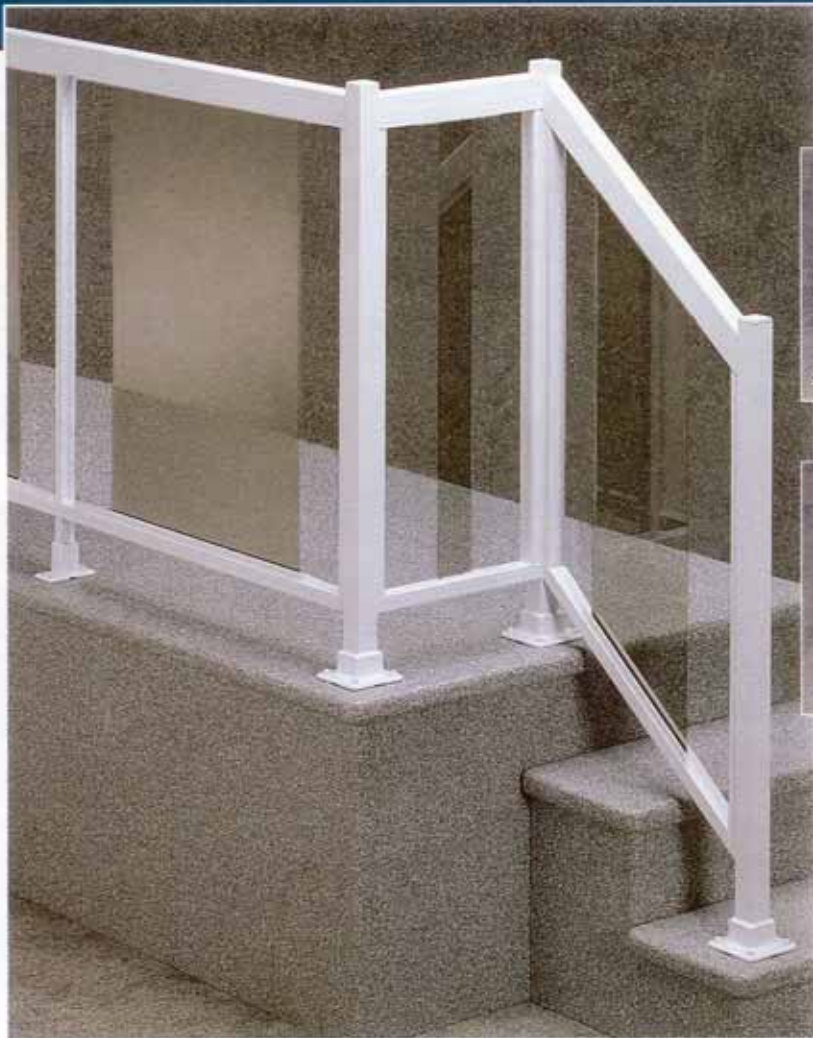

▶ RAMPE SELECT - VITRÉE

▶ SELECT - GLASS - RAILING

LES MAINS COURANTES HANDRAILS

RAMPES, MAINS COURANTES ET POTEAUX RAILING, HANDRAILS AND POSTS

- ▶ Blanc
White
- ▶ Ivoire
Ivory
- ▶ Noyer
Hickory
- ▶ Brun-Commercial
Commercial Brown
- ▶ Noir
Black

VERRE 5 MM TREMPÉ 5 MM TEMPERED GLASS

- ▶ Clair
Clear
- ▶ Gris
Grey
- ▶ Bronze
Bronze